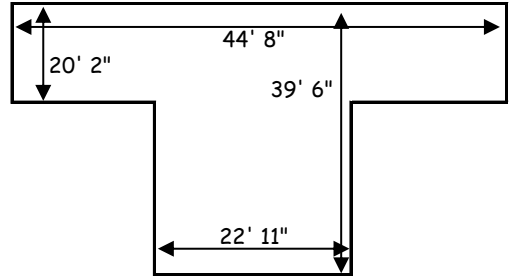

Northwest "T" Hangars
Port-a-Port Executive II
#7 & 8

1,346 SQ FT

Height Clearances: Tail 13' 6" Wing 7' 8"

Monthly Rent: \$530.00 (includes electricity)

Northeast Box Hangar
Hangar # 1-12 & # 14-23

1,386 SQ FT

Height Clearances: Tail 13' Wing 13'

Monthly Rent: \$450 (includes electricity)

Northeast Box Hangar
Hangar # 13 & #24 only

875SQ FT

Height Clearances: Tail 13' Wing 13'

Monthly Rent: \$450.00 (includes electricity)