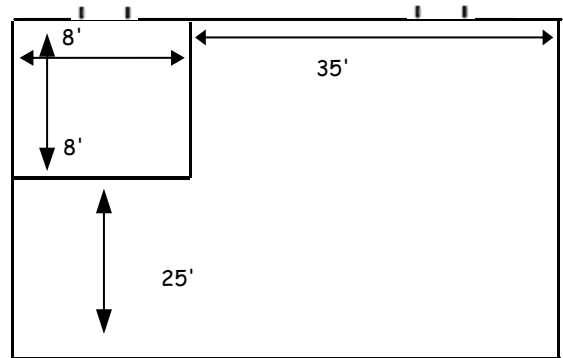

Northwest "T" Hangars
Port-a-Port Executive II
#7 & 8

1,346 SQ FT

Height Clearances: Tail 13' 6" Wing 7' 8"

Monthly Rent: \$530.00 (includes electricity)

Northeast Box Hangar
Hangar # 1-12 & # 14-23

1,386 SQ FT

Height Clearances: Tail 13' Wing 13'

Monthly Rent: \$450 (includes electricity)

Northeast Box Hangar
Hangar # 13 & #24 only

875SQ FT

Height Clearances: Tail 13' Wing 13'

Monthly Rent: \$450.00 (includes electricity)