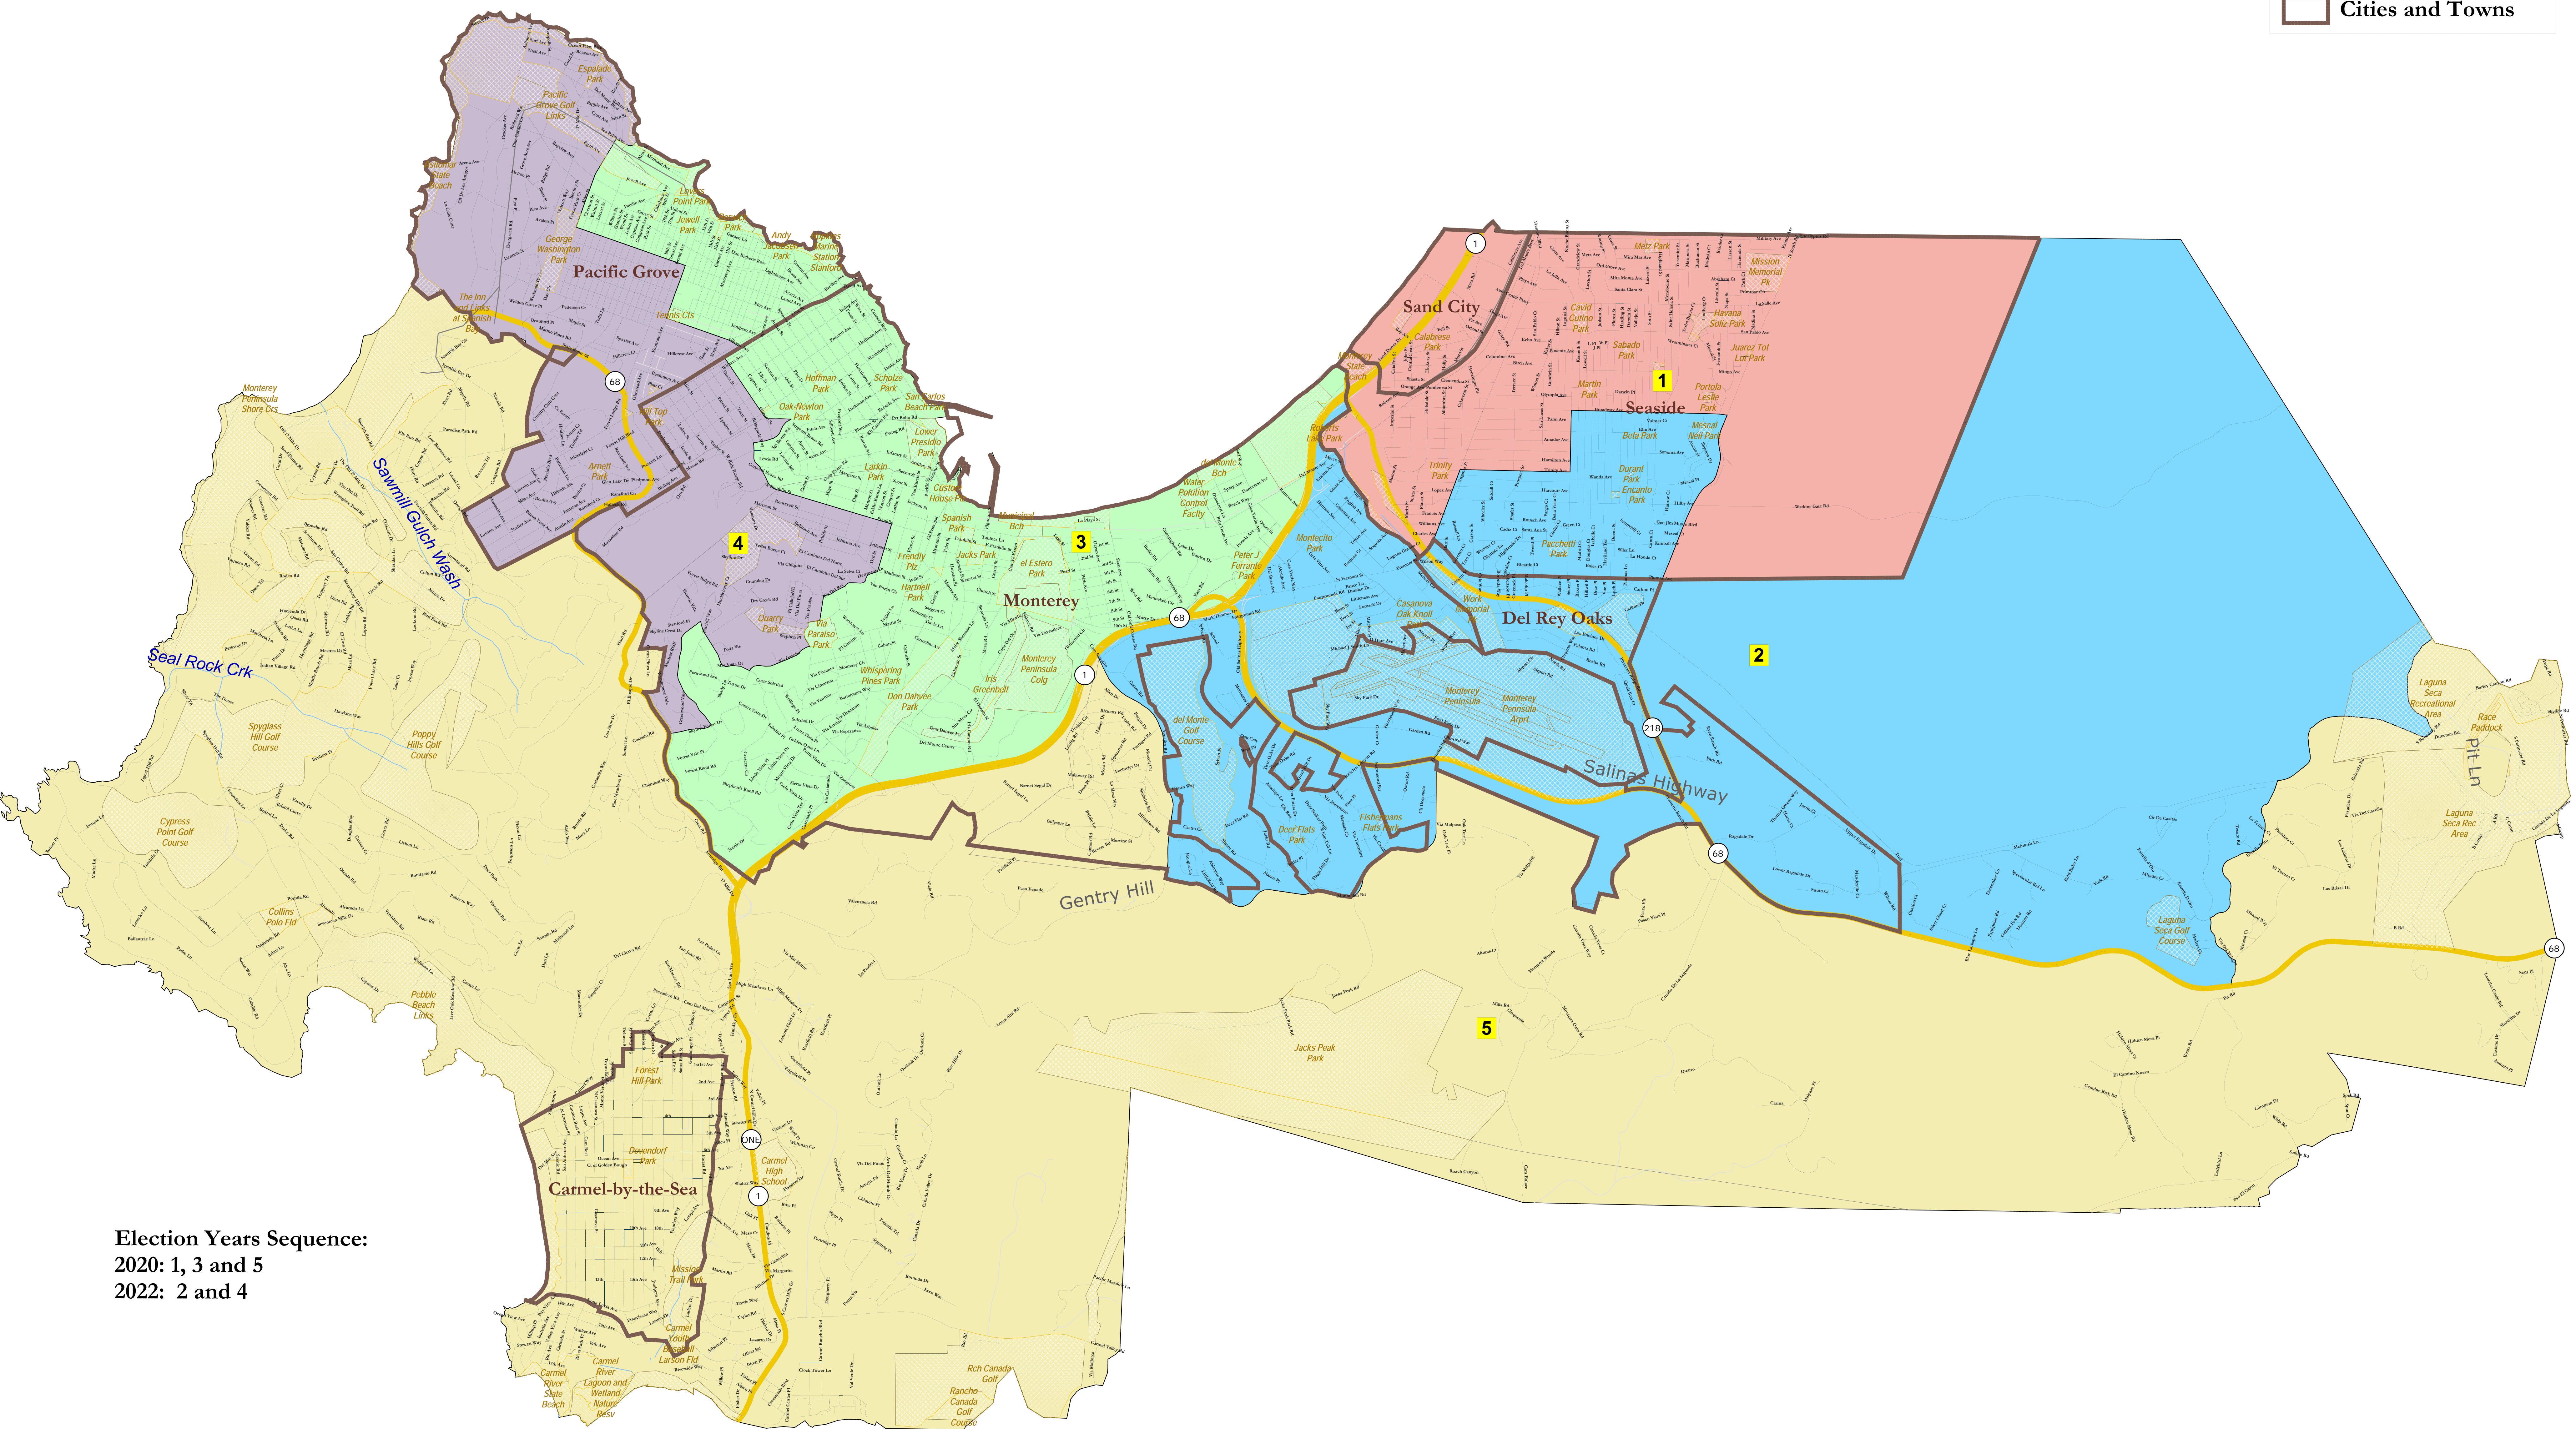

Monterey Peninsula Airport District 2018 Adopted Divisions

- Map layers**
-  Draft B3 Split
 -  Streets
 -  Landmark Area
 -  Pipeline/Power Line
 -  Railroad
 -  River
 -  Cities and Towns

Election Years Sequence:
 2020: 1, 3 and 5
 2022: 2 and 4